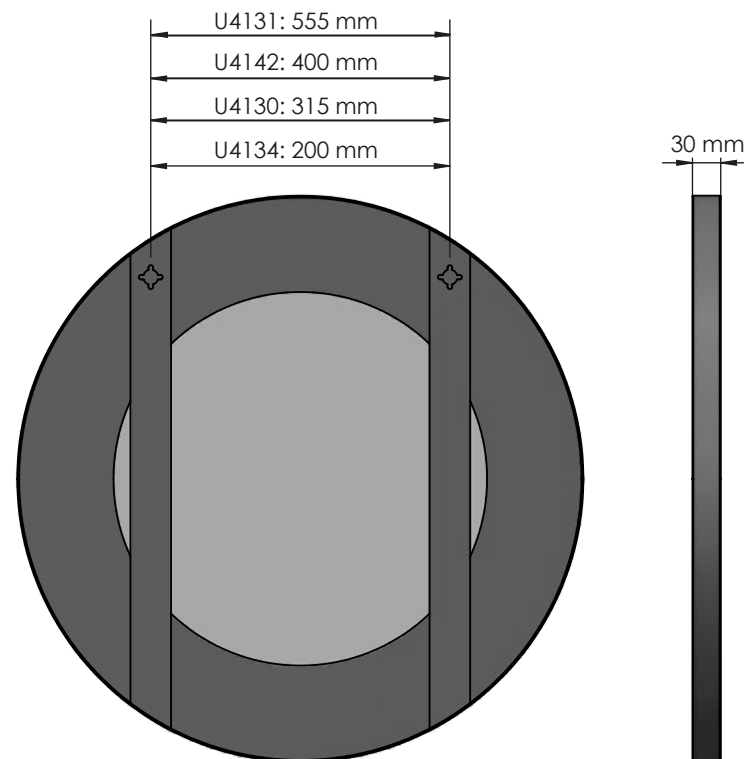

Cleaning and maintenance

Surfaces should be cleaned with a microfibre cloth, glass cleaner or other non abrasive and gentle agents.

Attention:

Never use solvents or aggressive household cleaners like bleach, acids (e.g. descalers) or ammonia-based bathroom cleaner to clean the product. Steel wool and hard brushes can permanently damage the surface of the steel.