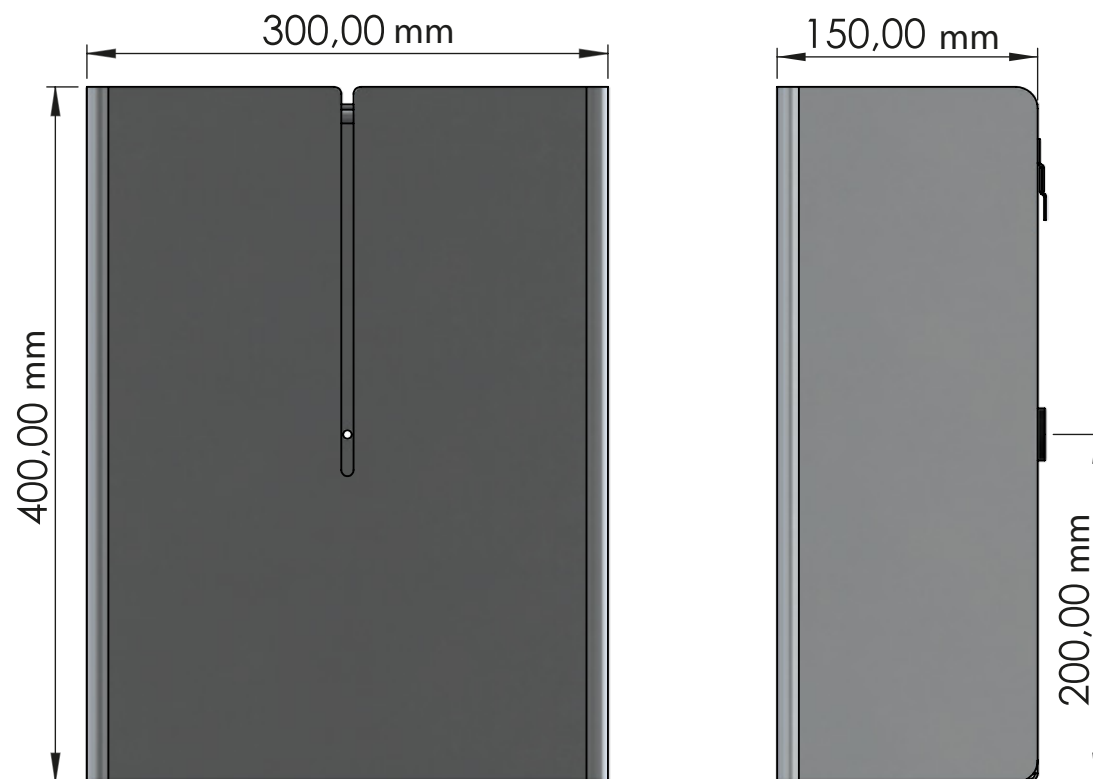

FROST

DENMARK

NOVA2
PAPER BIN

Fitting instruction
Montageanleitung
Monteringsvejledning
Monteringsvægledning
Montage hanleiding
Manuel de montage

Exclusion of liability

FROST accepts no liability whatsoever for damage to persons or property that occurs or has occurred as a result of improper installation or maintenance, particularly if the safety instructions and other points to note listed are not or have not been observed in full.

Warning and hazard notices

Improper mounting or use can lead to accidents and serious injuries.

301

Suggested bag size:
500x600mm (30 litres)

Cleaning and maintenance

Stainless steel surfaces should be cleaned with a microfibre cloth, glass cleaner or other non abrasive and gentle agents.