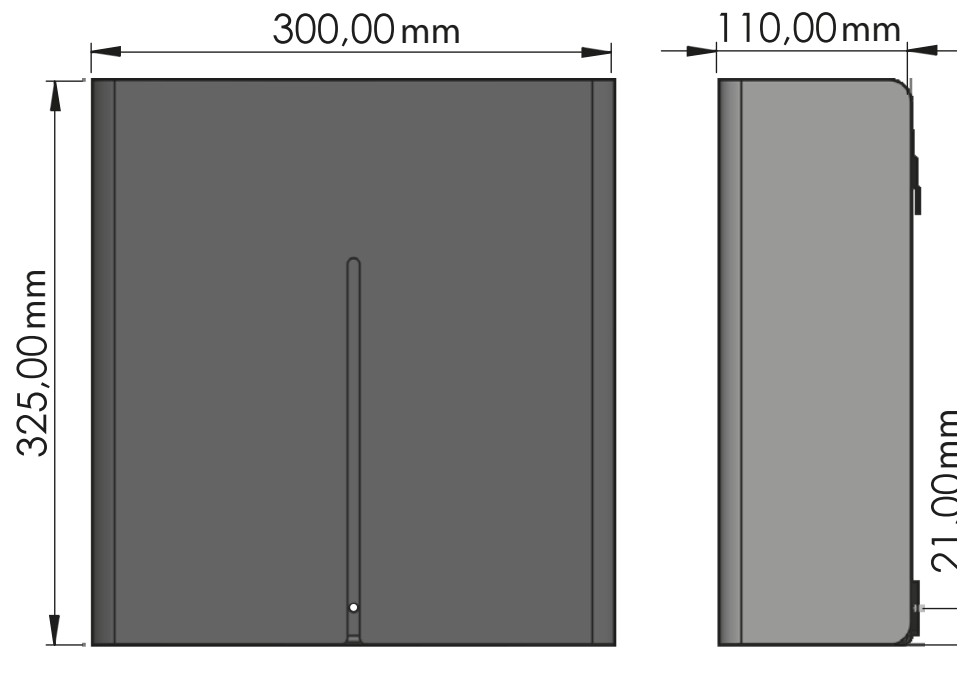

Cleaning and maintenance

Stainless steel surfaces should be cleaned with a microfibre cloth, glass cleaner or other non abrasive and gentle agents.

Attention:

Never use solvents or aggressive household cleaners like bleach, acids (e.g. descalers) or ammonia-based bathroom cleaner to clean the product. Steel wool and hard brushes can permanently damage the surface of the steel.