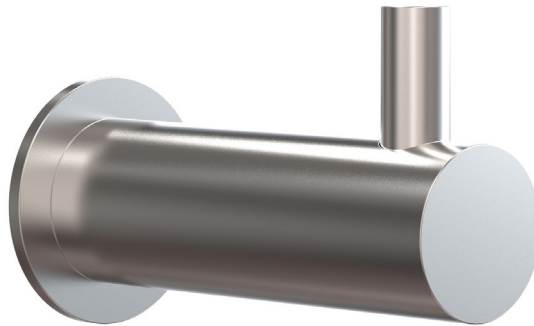

## NOVA HOOK 4 L - CARE INSTRUCTIONS

N1128, 01128

N1128  
» Brushed

01128  
» Polished

**Material:** Stainless steel, AISI 304

**Design:** Frost A/S

**Manufacturer:** FROST A/S

**Dimensions:**

Diameter: Ø30 / Ø16 mm

Projection: 60 mm

**Mounting:**

Screw the brass insert on the wall. Make sure it is mounted as illustrated. Place the product on the brass insert and use the allen key to tighten the set screw.