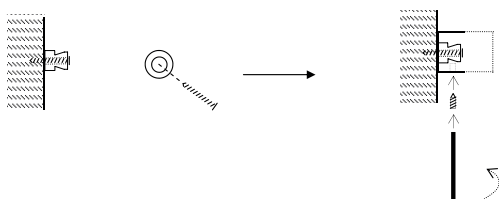

## NOVA HOOK 4 L - CARE INSTRUCTIONS

N1128, 01128

N1128  
» Brushed

01128  
» Polished

**Material:** Stainless steel, AISI 304

**Design:** Frost A/S

**Manufacturer:** FROST A/S

**Dimensions:**

Diameter: Ø30 / Ø16 mm

Projection: 60 mm

**Mounting:**

Screw the brass insert on the wall. Make sure it is mounted as illustrated. Place the product on the brass insert and use the allen key to tighten the set screw.