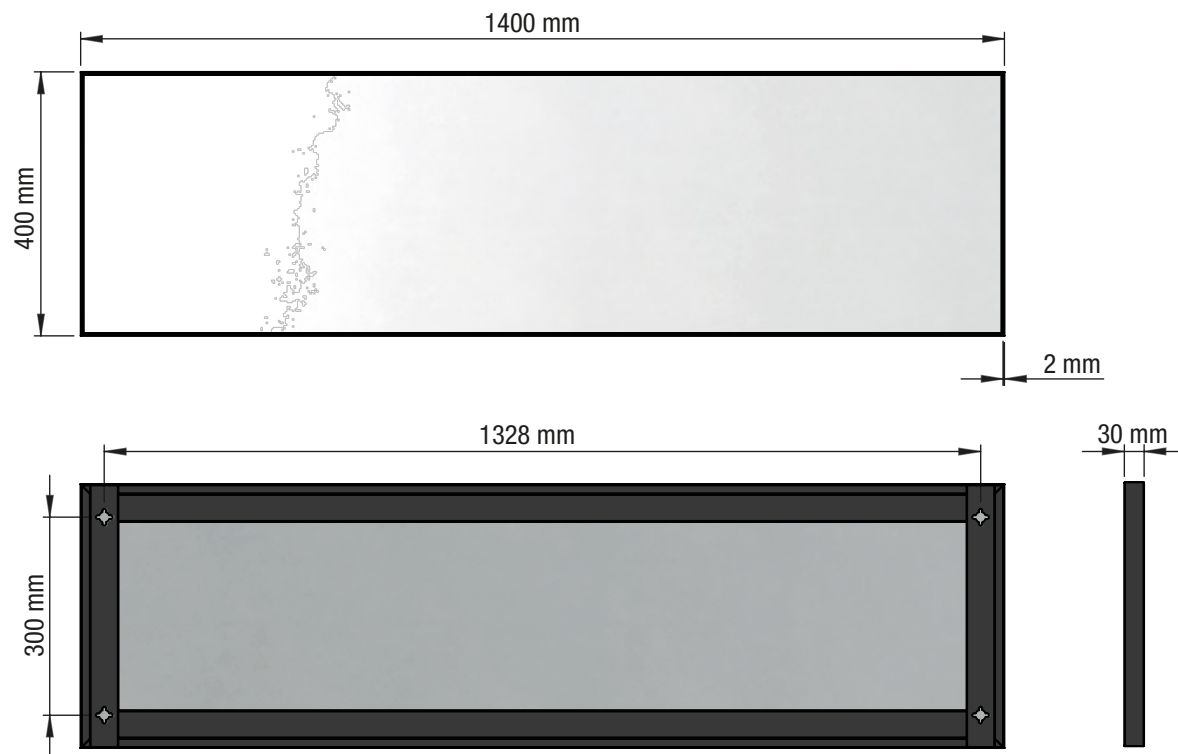

Exclusion of liability

FROST accepts no liability whatsoever for damage to persons or property that occurs or has occurred as a result of improper installation or maintenance, particularly if the safety instructions and other points to note listed are not or have not been observed in full.

Warning and hazard notices

Improper mounting or use can lead to accidents and serious injuries.

Cleaning and maintenance

Surfaces should be cleaned with a microfibre cloth, glass cleaner or other non abrasive and gentle agents.

Attention:

Never use solvents or aggressive household cleaners like bleach, acids (e.g. descalers) or ammonia-based bathroom cleaner to clean the product. Steel wool and hard brushes can permanently damage the surface of the steel.