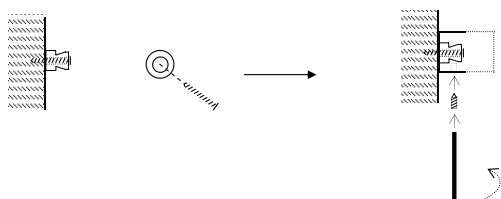

## HOOK 4 - CARE INSTRUCTIONS

N1127, 01127

N1127  
» Brushed

01127  
» Polished

**Material:** Stainless steel, AISI 304

**Design:** Frost A/S

**Manufacturer:** FROST A/S

**Dimensions:**

Diameter: Ø30 / Ø16 mm

Projection: 35 mm

**Mounting:**

Screw the brass insert on the wall. Make sure it is mounted as illustrated. Place the product on the brass insert and use the allen key to tighten the set screw.