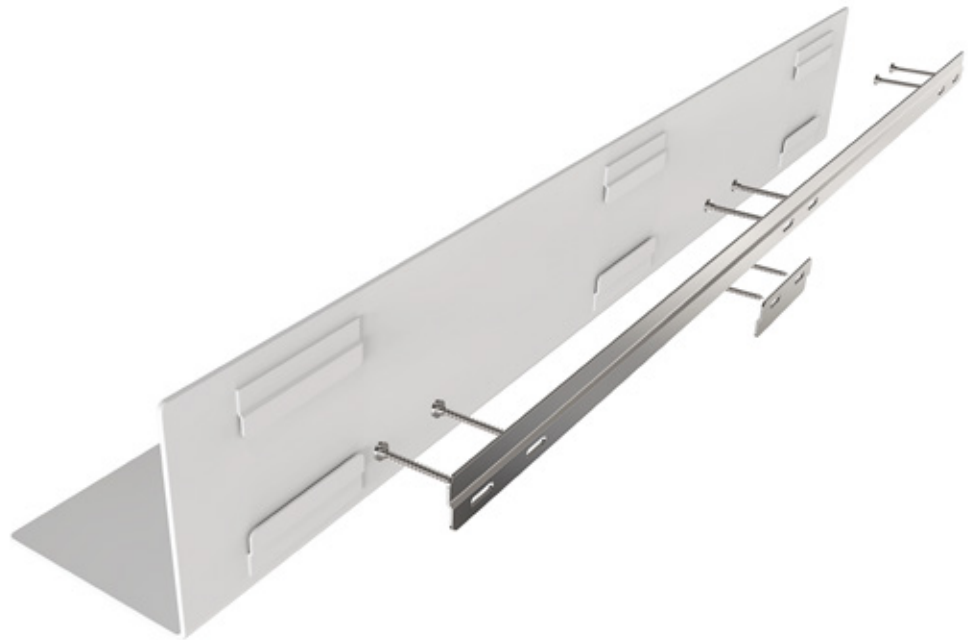

Width: 1000 mm

Projection: 300 mm

Shelf Thickness: 4 mm

Design: Bønnelycke mdd

Black:
U4024-B

White:
U4024-W

DKK 2449,-
EUR 329,-
GBP 329,-
USD 489,-

MOUNTING

Maximum length:	1600mm
Maximum projection:	600mm

Fixing parts included:
M10 bolts, stainless steel
Ø10 x 48 rawlplugs
Washers
M6 thread screws
Alley key

OVERVIEW WASH TABLES

WASH TABLE 4074 1000 mm

Aluminium
Height: 250 / 344 mm
Width: 1000 mm
Projection: 500 mm
Shelf Thickness: 6 mm
Design: Bønnelycke mdd