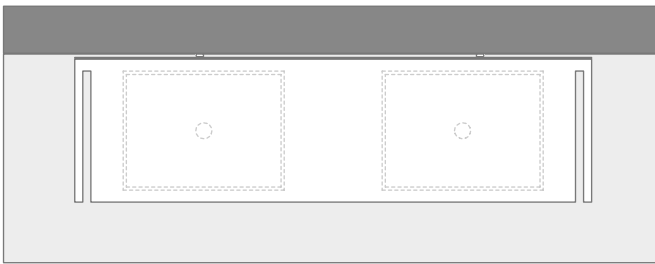

INDIVIDUAL DESIGN

OTHER SIZE AND DESIGN AVAILABLE ON REQUEST