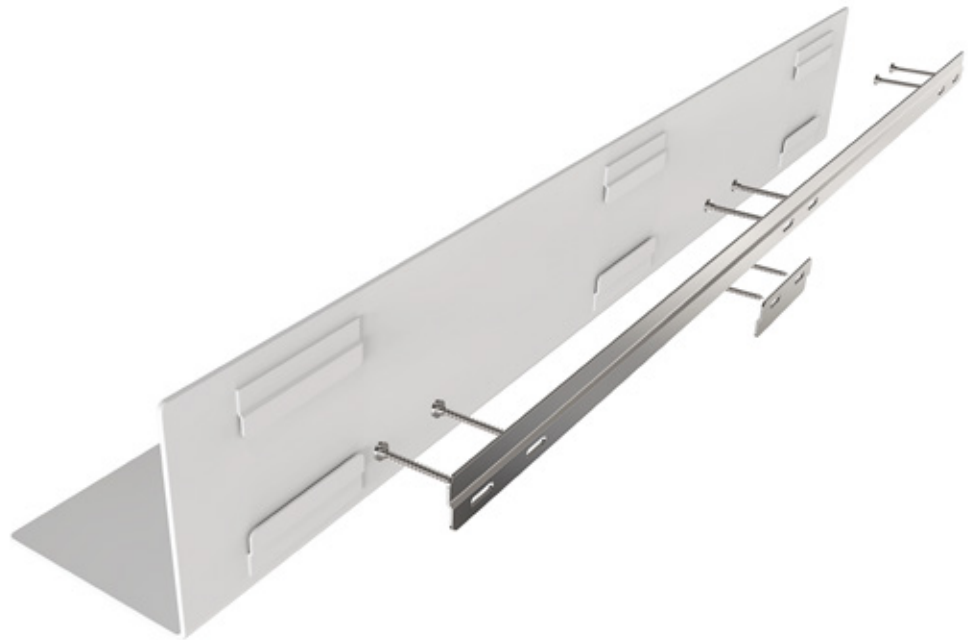

Black:
U4072-B

White:
U4072-W

DKK 4549,-
EUR 609,-
GBP 609,-
USD 909,-

SHELF 4024

1000 mm

Aluminium

Height: 150 mm

Width: 1000 mm

Projection: 300 mm

Shelf Thickness: 4 mm

Design: Bønnelycke mdd

Black:
U4024-B

White:
U4024-W

DKK 2449,-
EUR 329,-
GBP 329,-
USD 489,-

MOUNTING

Weight capacity wash table, 6mm:	100 KG
Weight capacity shelf, 4mm:	40 KG

The maximum weight capacity applies if the shelf is mounted on a reinforced or stable wall.

Additional weight capacity is possible by using brackets.

Maximum length:	1600mm
Maximum projection:	600mm

Fixing parts included:
M10 bolts, stainless steel
Ø10 x 48 rawlplugs
Washers
M6 thread screws
Alley key

BRACKETS & TOWEL BARS

BRACKET S1

Stainless steel
Width: 25,5 mm
Height: 130 mm
Projection: 430 mm

Polished:
S1.430.40

Black:
S1.430.75

White:
S1.430.76

DKK	589,-
EUR	79,-
GBP	79,-
USD	119,-

BRACKET S3